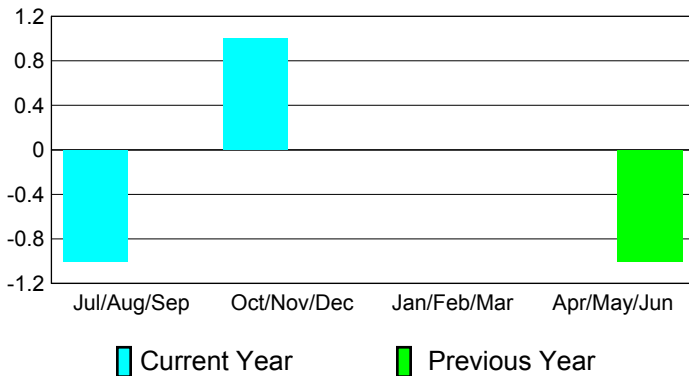

2010-2011 GMT Reports for District (or Undistricted) **District 300B2**

GMT: **PEI-JEN CHEN**

Location: **M.D. 300 Taiwan**

GMT CA: **5**

CLUBS

Club Results
2010-2011

Clubs
2009-2010

Month	New Club Goal	Actual New Clubs	Actual Dropped Clubs	Gain/Loss of Clubs	Gain/Loss of Clubs
Jul/Aug/Sep	0	0	-1	-1	0
Oct/Nov/Dec	1	0	1	1	0
Jan/Feb/Mar	0	0	0	0	0
Apr/May/June	0	0	0	0	-1
Totals	1	0	0	0	-1

Club Results 2010-2011

Goal, New, Dropped, Gain/Loss

Comparison of Club Gain/Loss

Current Year Compared to the Previous Year

YTD Status Quo Clubs 2010-2011

Status Quo Clubs Compared to Status Quo Members

MEMBERSHIP