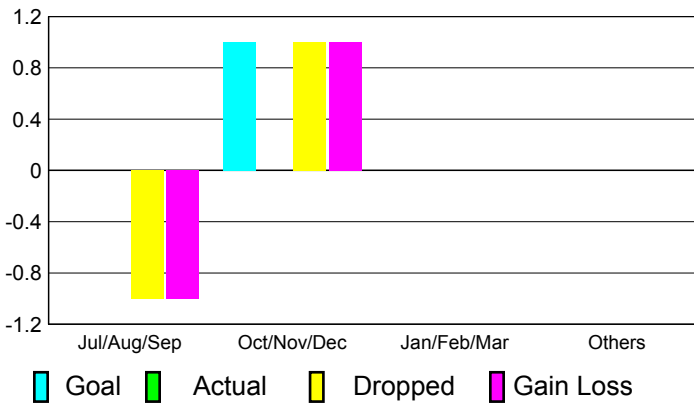

2010-2011 GMT Reports for District (or Undistricted) **District 300B2**

GMT: **PEI-JEN CHEN**

Location: **M.D. 300 Taiwan**

GMT CA: **5**

CLUBS

Club Results
2010-2011

Clubs
2009-2010

Month	New Club Goal	Actual New Clubs	Actual Dropped Clubs	Gain/Loss of Clubs	Gain/Loss of Clubs
Jul/Aug/Sep	0	0	-1	-1	0
Oct/Nov/Dec	1	0	1	1	0
Jan/Feb/Mar	0	0	0	0	0
Apr/May/June	0	0	0	0	-1
Totals	1	0	0	0	-1

Club Results 2010-2011

Goal, New, Dropped, Gain/Loss

Comparison of Club Gain/Loss

Current Year Compared to the Previous Year

YTD Status Quo Clubs 2010-2011

Status Quo Clubs Compared to Status Quo Members

MEMBERSHIP