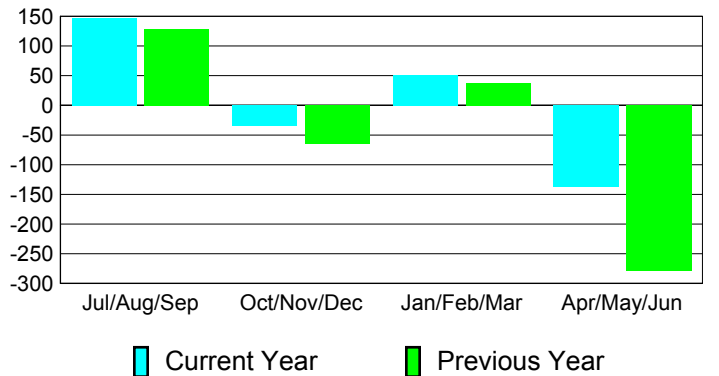

Membership Results
2010-2011

Membership
2009-2010

Month	Net Memb Goal	Actual New Memb	Actual Dropped Memb	Gain/Loss of Memb	Gain/Loss of Memb
Jul/Aug/Sep	93	175	-28	147	129
Oct/Nov/Dec	41	38	-72	-34	-64
Jan/Feb/Mar	12	63	-12	51	38
Apr/May/June	30	4	-142	-138	-279
Totals	176	280	-254	26	-176

Membership Results 2010-2011

Goal, New, Dropped, Gain/Loss

Comparison of Membership Gain/Loss

Current Year Compared to the Previous Year

Gender Comparison 2010-2011

Jul/Aug/Sep

Oct/Nov/Dec

Jan/Feb/Mar

Apr/May/June

Male

Female