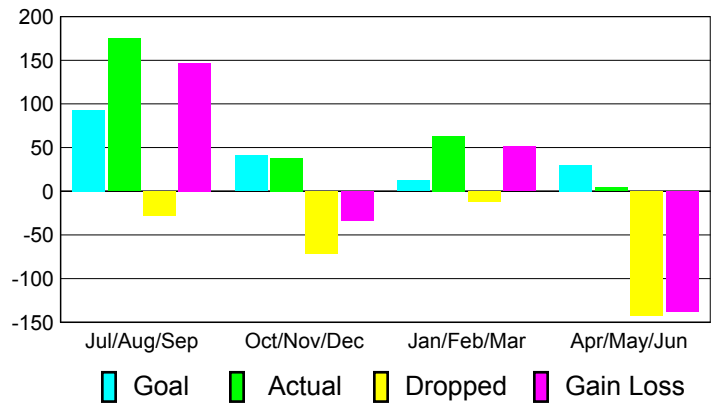

Membership Results 2010-2011

Goal, New, Dropped, Gain/Loss

Comparison of Membership Gain/Loss

Current Year Compared to the Previous Year